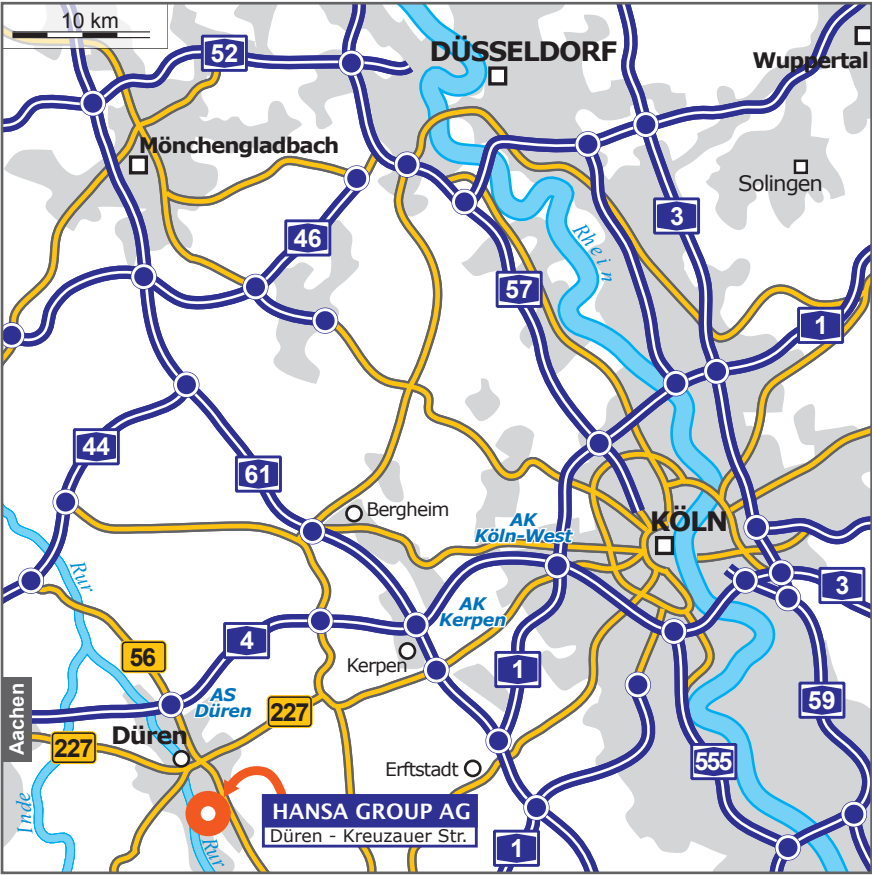

HANSA GROUP AG