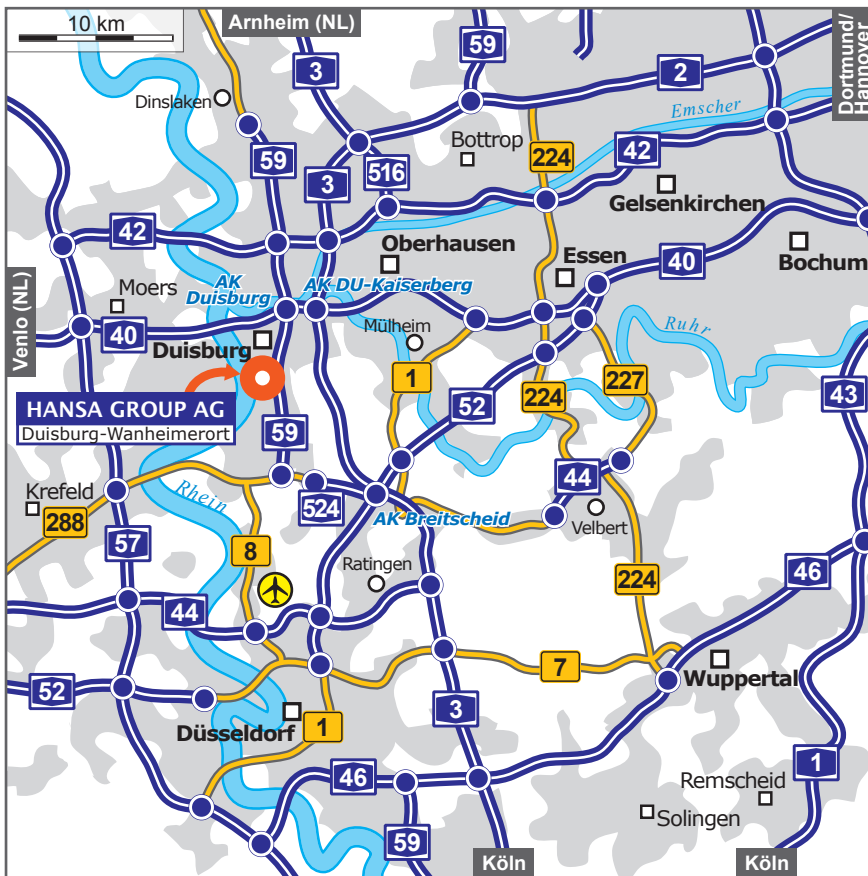

HANSA GROUP AG

HANSA GROUP AG

Wanheimer Str. 408
D-47055 Duisburg
Germany

Phone: +49 (0)203-73804-0
Fax: +49 (0)203-73804-999
Email: info@hansagroup.de
Internet: www.hansagroup.de

Directions

Coming by air

- ▶ take the regional services (DB - German Railways) from airport Düsseldorf to main station Duisburg
- ▶ take tram 903 (direction Rheintörchenstr. respectively Mannesmann Tor 2) until stop Rheintörchenstraße

Coming by public transport

- ▶ from Duisburg main station (respectively station Duisburg-Hochfeld Süd) continue with tram 903 (direction Rheintörchenstr. respectively Mannesmann Tor 2) until stop Rheintörchenstraße

Coming by car from the north (A3/A40)

- ▶ at motorway interchange Kaiserberg turn onto A40 direction Duisburg/Venlo
- ▶ at interchange Duisburg turn right onto A59 direction Düsseldorf/Duisburg
- ▶ turn off at exit Duisburg-Wanheimerort, then right turn onto Wacholderstr.
- ▶ take the 3rd road left (Düsseldorfer Str. (B8))
- ▶ follow Düsseldorfer Str. for approx. 1.5 km, then turn right (Neuenhofstr.), follow until end
- ▶ driving straight on you will reach our parking area

Coming by car from the south (A44/A3)

- ▶ at motorway interchange Düsseldorf-Nord turn onto A52 direction Essen
- ▶ at interchange Breitscheid onto A524 direction Krefeld
- ▶ turn onto A59 direction Dinslaken
- ▶ turn off at the exit Duisburg-Wanheimerort, then left turn onto Wacholderstr.
- ▶ take the 3rd road left (Düsseldorfer Str. (B8))
- ▶ follow the Düsseldorfer Str. for approx. 1.5 km, then turn right (Neuenhofstr.), follow until end
- ▶ crossing the Wanheimer Str. you reach our parking area